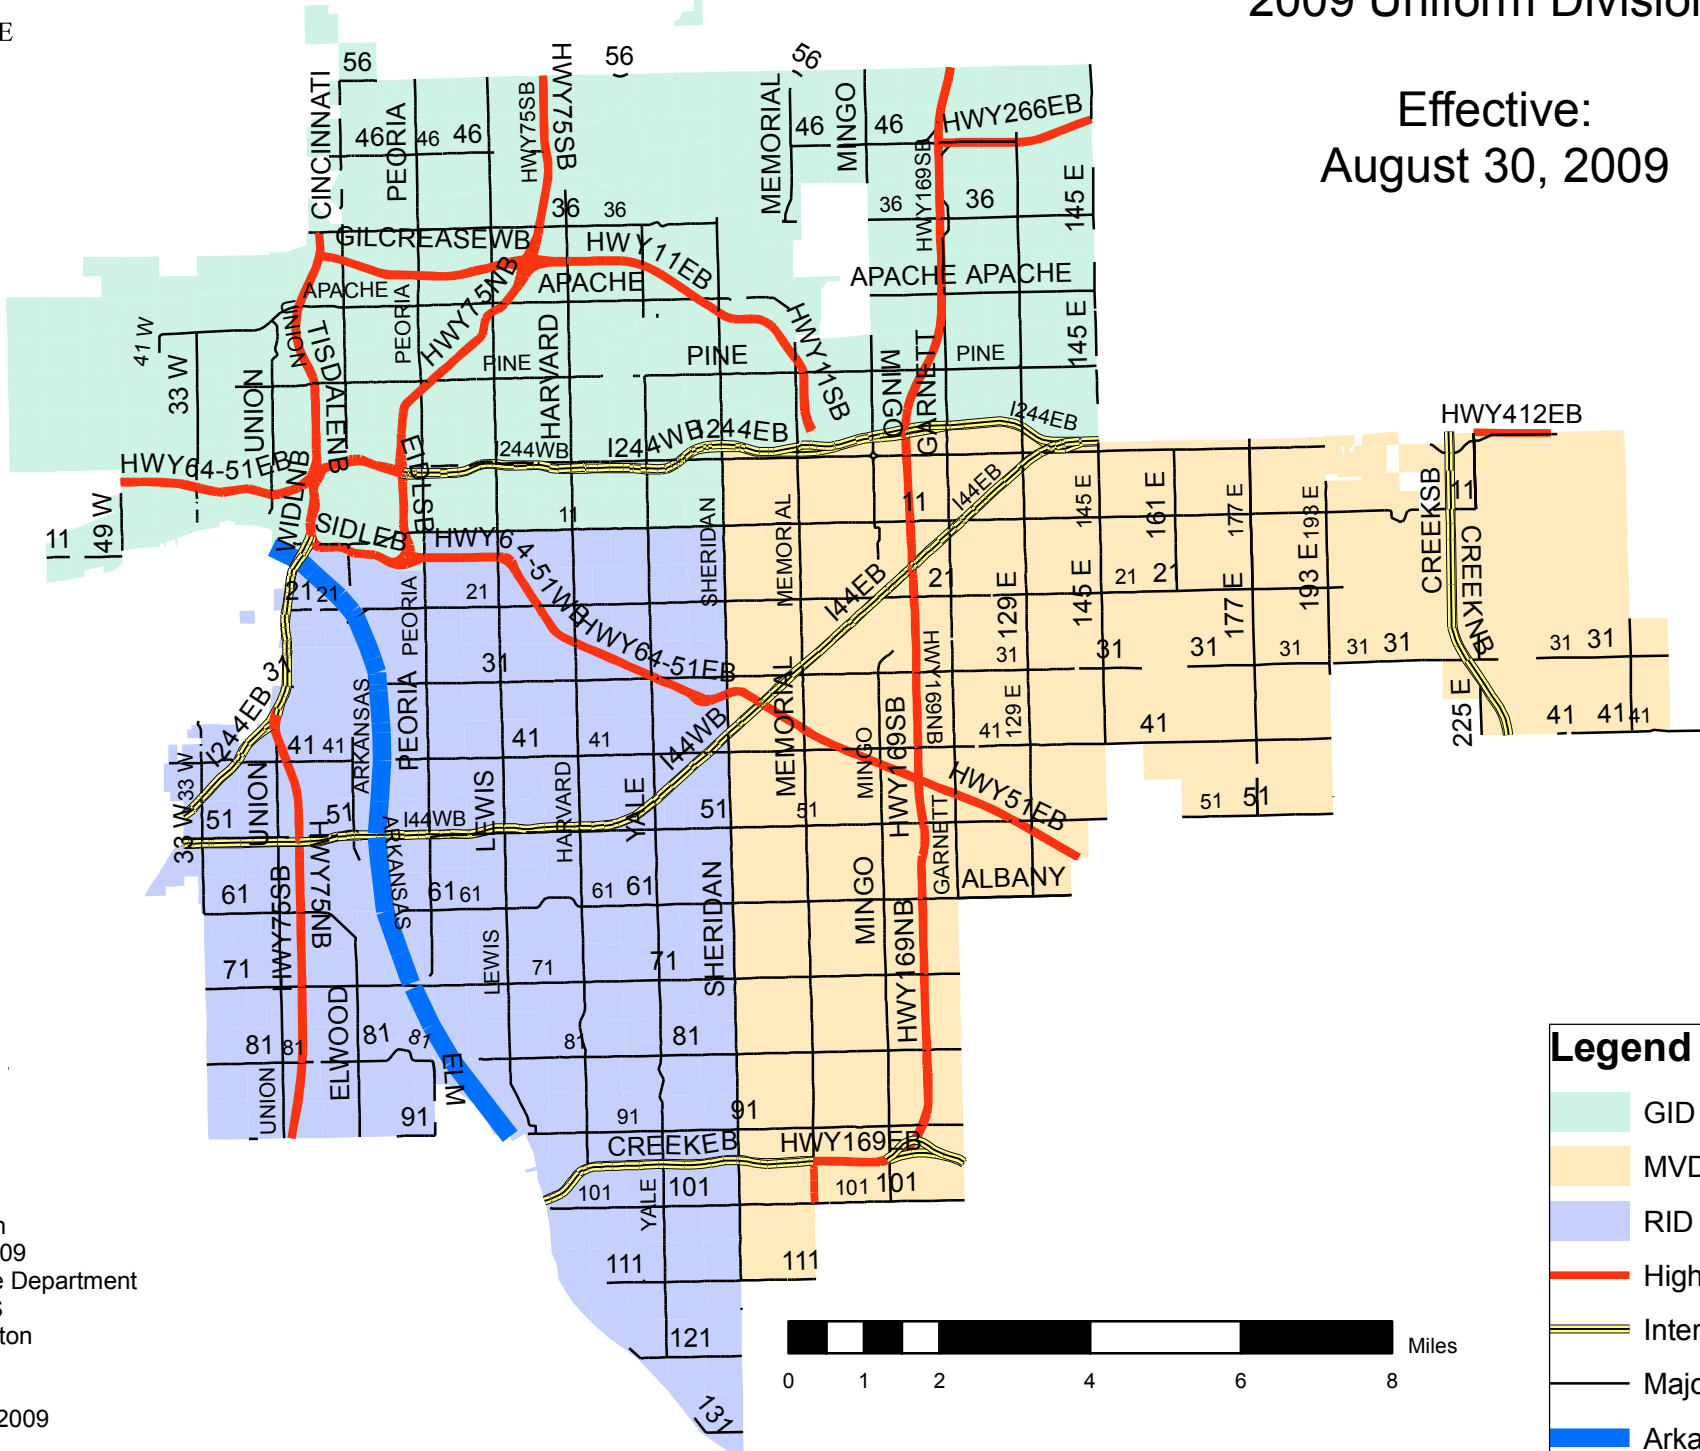

2009 Uniform Divisions

Effective:
August 30, 2009

Prepared on
June 06, 2009
Tulsa Police Department
C.A.P.E.R.S
C. Weddington

Effective:
August 30, 2009

Legend

- GID
- MVD
- RID
- Highway
- Interstate
- Major Road
- Arkansas River